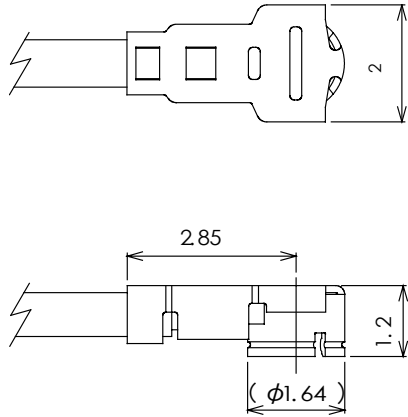

<PLUG CABLE ASSY> 20367-001R

MATING