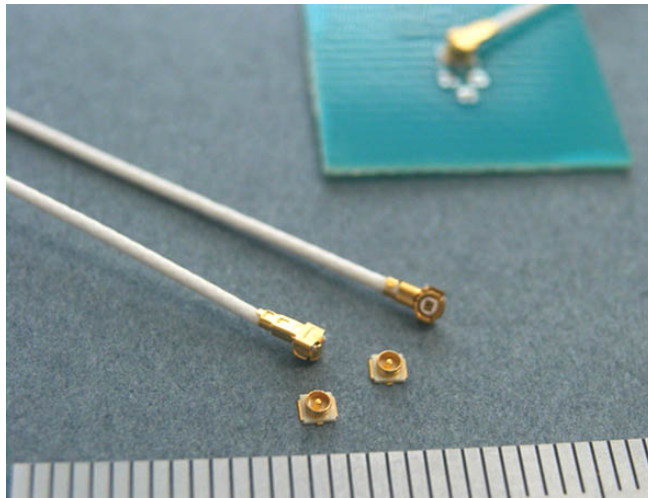

The main products are focused on ultra thin coaxial connector cable assemblies, such as Hirose U.FL / H.FL / W.FL, Murata GSC and IPX MHF / MHFIII connector cables.

Our high level manufacturing equipment and strict manufacturing process bring high productivity and stable quality, and also bring competitive price and short lead time for every customer.

MHF III Micro coaxial connector

I-PEX proudly introduces **MHF III connector**, which is mainly developed for RF micro coaxial connector to the market of Cell phone, WLAN, Bluetooth, and PDA with remarkable **low profile 1.5mm max. mating height**.

Our well reputed, **"i-Fit"® technology** provides **stable quality and high-frequency property**. Deformation free design is generated by high rigidity structure.

< Key Features >

- Low Profile: 1.5mm MAX. Mating Height
- Applicable Frequency up to 6GHz
- Easy Cable Termination by "i-Fit"® Technology
- Applicable Cable: O.D. 0.8mm Coaxial Cable
- Cable ass'y machine available