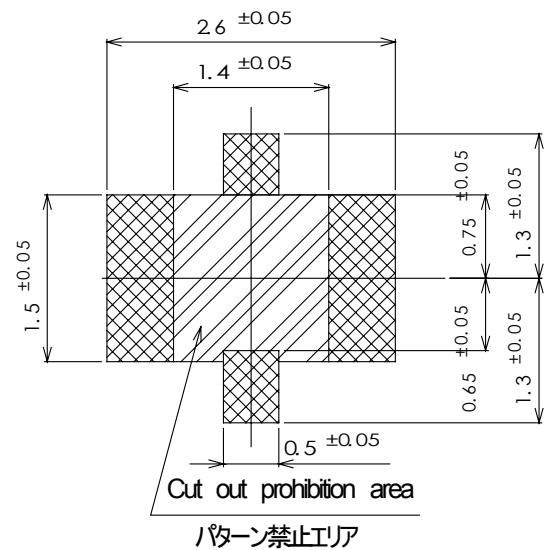

<RECEPTACLE> 20369-001E

Recommended Footprint Pattern

MATERIAL&FINISH

Product	Parts	Material	Finish	UL
PLUG 20367-001R	HOUSING	LCP	Natural	UL94V-0
	CONTACT	PHOSPHOR BRONZE	Au OVER Ni	-
	GND CONTACT	PHOSPHOR BRONZE	Au OVER Ni	-
RECEPTACLE 20369-001E	HOUSING	LCP (GF=30%)	Natural	UL94V-0
	CONTACT	BRASS	Au OVER Ni	-
	GND CONTACT	PHOSPHOR BRONZE	Au OVER Ni	-