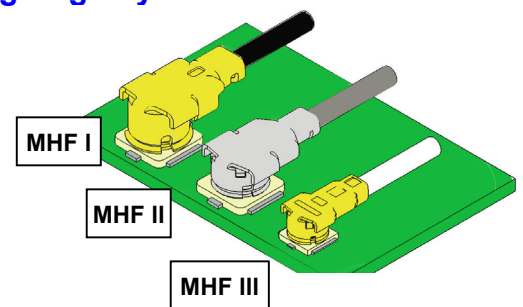

MHF III Micro coaxial connector

I-PEX proudly introduces **MHF III connector**, which is mainly developed for RF micro coaxial connector to the market of Cell phone, WLAN, Bluetooth, and PDA with remarkable **low profile 1.5mm max. mating height**.

Our well reputed, **"i-Fit"® technology** provides **stable quality and high-frequency property**. Deformation free design is generated by high rigidity structure.

< Key Features >

- Low Profile: 1.5mm MAX. Mating Height
- Applicable Frequency up to 6GHz
- Easy Cable Termination by "i-Fit"® Technology
- Applicable Cable: O.D. 0.8mm Coaxial Cable
- Cable ass'y machine available