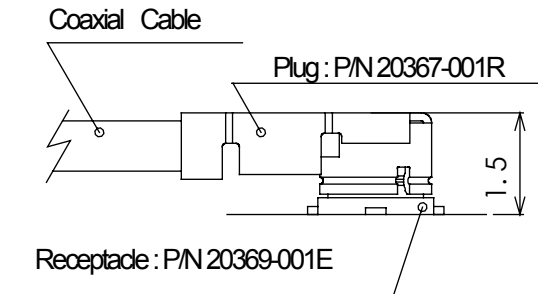

<PLUG CABLE ASSY> 20367-001R

MATING