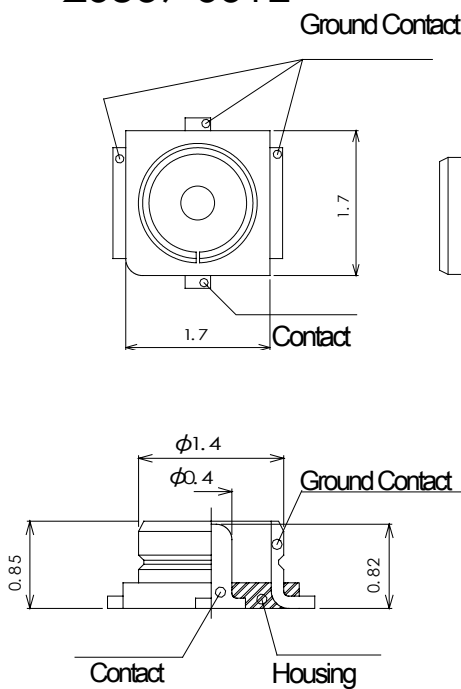

<PLUG CABLE ASSY> 20367-001R

MATING

<RECEPTACLE> 20369-001E

Recommended Footprint Pattern

MATERIAL&FINISH

Product	Parts	Material	Finish	UL
PLUG 20367-001R	HOUSING	LCP	Natural	UL94V-0
	CONTACT	PHOSPHOR BRONZE	Au OVER Ni	-
	GND CONTACT	PHOSPHOR BRONZE	Au OVER Ni	-
RECEPTACLE 20369-001E	HOUSING	LCP (GF=30%)	Natural	UL94V-0
	CONTACT	BRASS	Au OVER Ni	-
	GND CONTACT	PHOSPHOR BRONZE	Au OVER Ni	-