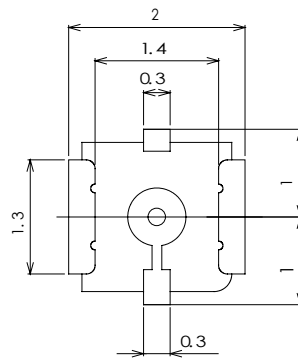

<RECEPTACLE> 20369-001E

Recommended Footprint Pattern

MATERIAL&FINISH

Product	Parts	Material	Finish	UL
PLUG 20367-001R	HOUSING	LCP	Natural	UL94V-0
	CONTACT	PHOSPHOR BRONZE	Au OVER Ni	-
	GND CONTACT	PHOSPHOR BRONZE	Au OVER Ni	-
RECEPTACLE 20369-001E	HOUSING	LCP (GF=30%)	Natural	UL94V-0
	CONTACT	BRASS	Au OVER Ni	-
	GND CONTACT	PHOSPHOR BRONZE	Au OVER Ni	-