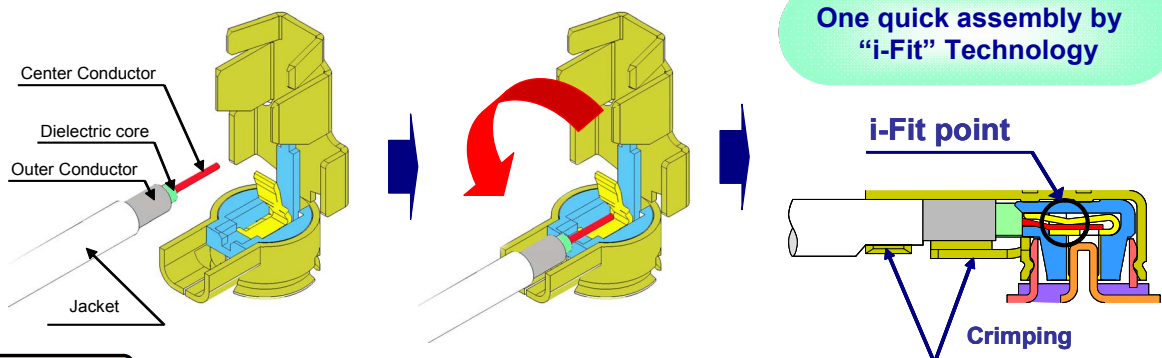

MHF III Micro coaxial connector

I-PEX proudly introduces **MHF III connector**, which is mainly developed for RF micro coaxial connector to the market of Cell phone, WLAN, Bluetooth, and PDA with remarkable **low profile 1.5mm max. mating height**.

Our well reputed, **"i-Fit"® technology** provides **stable quality and high-frequency property**. Deformation free design is generated by high rigidity structure.

< Key Features >

- Low Profile: 1.5mm MAX. Mating Height
- Applicable Frequency up to 6GHz
- Easy Cable Termination by "i-Fit"® Technology
- Applicable Cable: O.D. 0.8mm Coaxial Cable
- Cable ass'y machine available